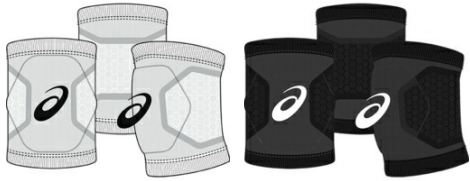

### BETTER VOLLEYBALL KNEEPAD

Style #: 3054A002

Color Code: 90

Color: TEAM BLACK

Intro Date: 7/1/2019

Seasonality: NEW

M.S.R.P.: \$22.00

Gender: KIDS

## YOUTH BEST VOLLEYBALL KNEEPAD

---