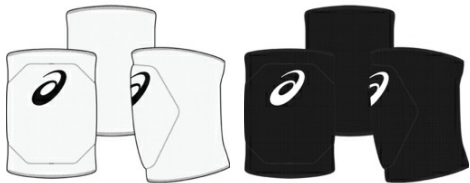

GOOD VOLLEYBALL KNEEPAD

GOOD VOLLEYBALL KNEEPAD

Style #: 3053A059

Color Code: 1

Color: TEAM WHITE

Intro Date: 7/1/2019

Seasonality: NEW

M.S.R.P.: $20.00

Gender: UNISEX

GOOD VOLLEYBALL KNEEPAD

Style #: 3053A059

Color Code: 90

Color: TEAM BLACK

Intro Date: 7/1/2019

Seasonality: NEW

M.S.R.P.: $20.00

Gender: UNISEX